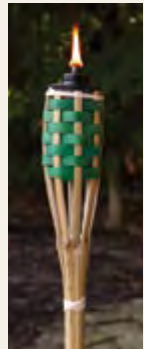

4' BAMBOO PARTY PATIO TORCH
Bright pink, green, or yellow bamboo weave adds a pop of color to your backyard. Angled tip for easy installation. Cotton wick. Fire-retardant finish. 753586 $2.99