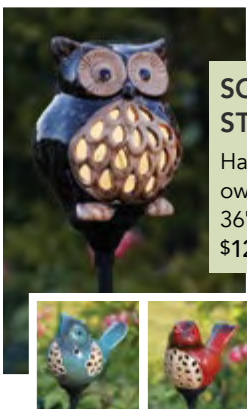

SOLAR AMERICANA STAKE LIGHT
Mosaic glass. Automatically illuminates at night. 801485 $12.99