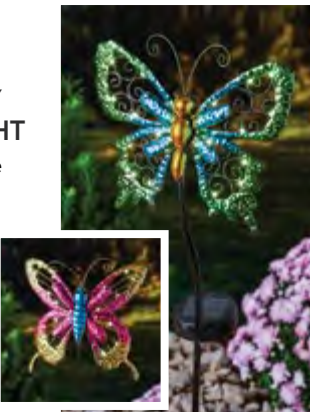

SOLAR ROCK LIGHT
Poly base and plastic lens. Tan. 520012 $14.99

INSECT JAR SOLAR STAKE LIGHT
Micro-LEDs inside mason jar light up metal-framed bug for 8 hours on a full charge. 38" stake height. 802054 $14.99 Each