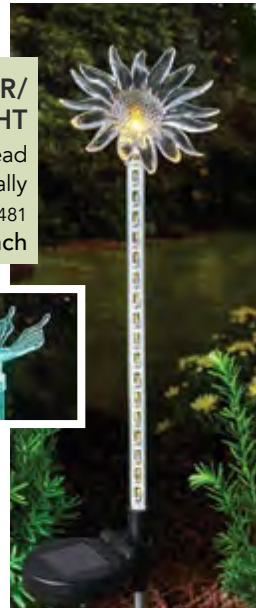

SOLAR STARBURST STAKE LIGHT
Motion LED. Automatically illuminates at night. 801478 $12.99