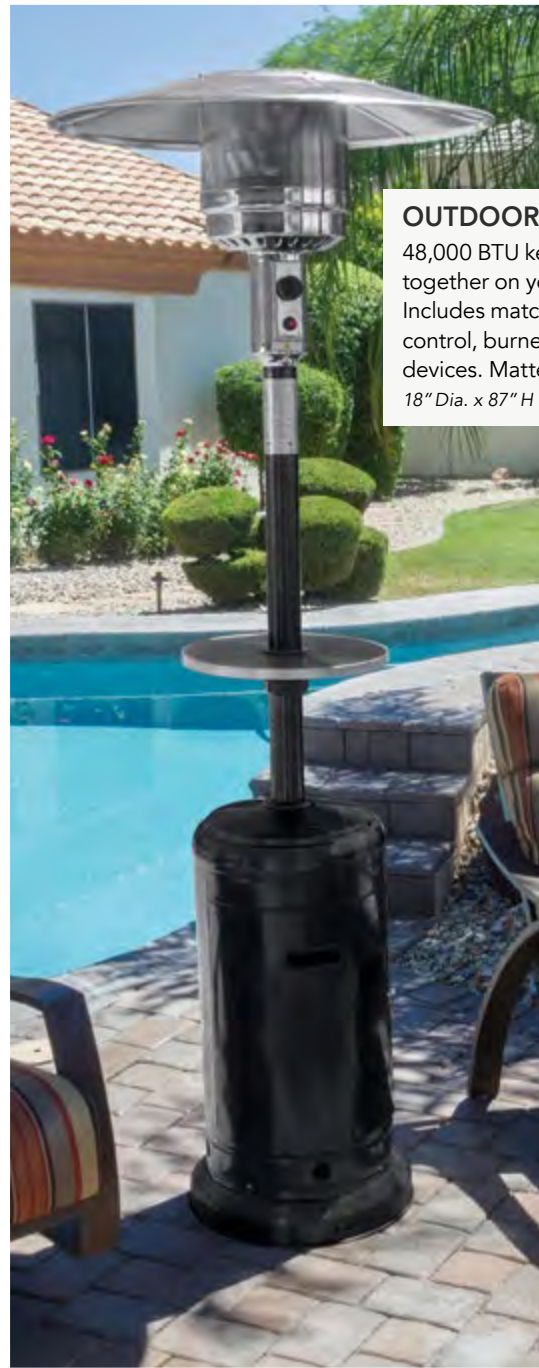

OUTDOOR PATIO HEATER

48,000 BTU keeps everyone warm and cozy as you gather together on your patio. Featuring wheels for easy mobility. Includes matching adjustable table, access door, variable control, burner screen guard, thermocouple, and anti-tilt safety devices. Matte black powder-coated finish. 800930 18" Dia. x 87" H **$149.99** 20-lb. propane tank sold separately.