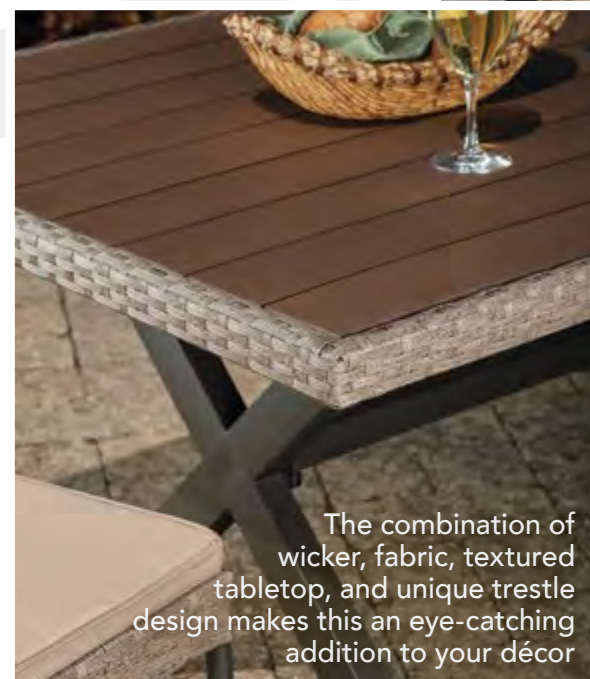

WILLOWSTONE

7-PIECE DINING SET

Settle in for a relaxing afternoon of engaging conversation on the tan cushioned seats of woven wicker chairs. The composite tabletop captures the look of a traditional wooden slat tabletop framed by natural-looking woven wicker with black powder-coated steel trestles in this elegant, modern update of the classic trestle table. 801861 *Sold as a set.*

TABLE 66.75" L x 38.19" W x 28.34" H

6 CHAIRS 22.28" W x 27.95" D x 39.76" H

SET: $599.99

The combination of wicker, fabric, textured tabletop, and unique trestle design makes this an eye-catching addition to your décor