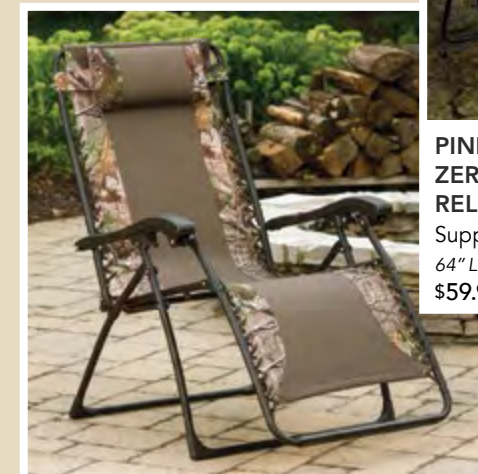

PINK REALTREE® ZERO GRAVITY RELAXER

Supports 250 lbs. 800967 64" L x 26" W x 44.5" H $59.99