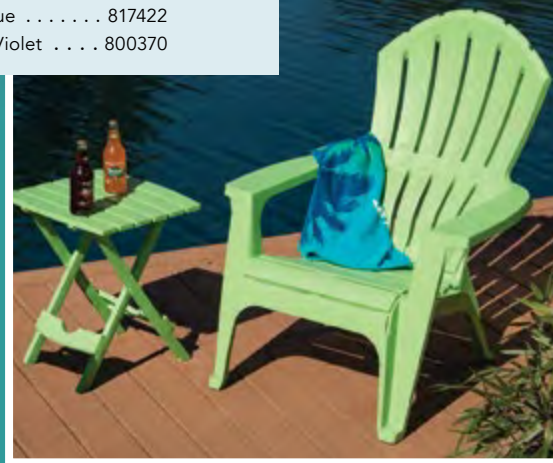

**QUIK-FOLD®
TABLE**
15" W x 17.5" L x 20" H
$14.99 Each

- Cherry Red 802077
- White 844101
- Pool Blue 817432
- Potter's Clay 801921
- Gray 801913
- Teal 801919
- Hunter Green 820222
- Portobello 800864
- Summer Green . . . 814033
- Earth Brown 800730
- Bluestone 800770
- Bright Yellow 800362

ADIRONDACK CHAIR
Supports 250 lb.
30" W x 32.5" D x 37.5" H
$19.99 Each

- Cherry Red 819727
- White 819743
- Pool Blue 819715
- Potter's Clay 801891
- Gray 801877
- Teal 801915
- Hunter Green 819706
- Portobello 801589
- Summer Green . . . 819697
- Earth Brown 800728
- Bluestone 800574
- Bright Yellow 800364

PENZA STACK CHAIR
Portobello. 801904
24.7" W x 23" D x 32" H $14.99