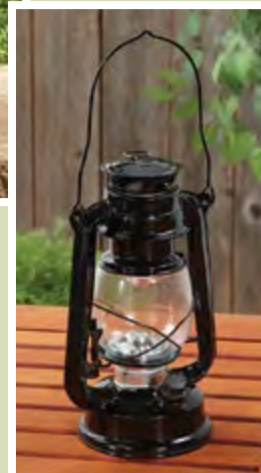

ROPE HANDLE METAL LANTERN
Flickering amber LED bulb inside candle.
12.60" H. 802025
$29.99