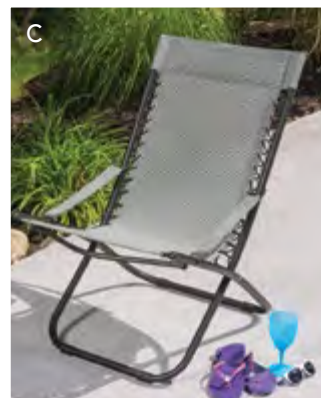

B. ZERO GRAVITY RELAXER

Built-in head rest and deluxe arm rest with easy trigger mechanism. 801645
$54.99

C. HAMMOCK CHAIR

Gray sling. 801470
33" W x 24.8" D x 34.65" H $29.99