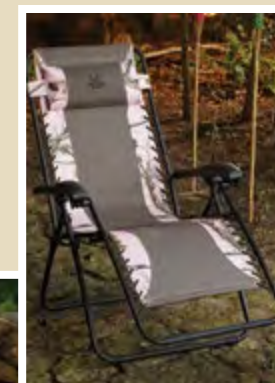

REALTREE® QUILTED HAMMOCK AND STAND

Take a load off and gently swing the rest of the day away on weather resistant polyester. Enjoy extra comfort and deeper relaxation with the included pillow. Hammock stand and hanging hardware included. 800019 52" W x 76" L $169.99