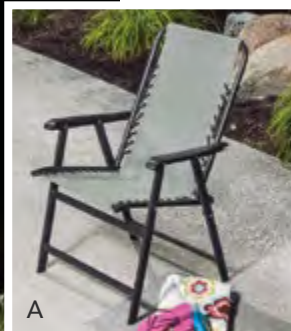

See page 50 for more bamboo torch selections

YOUR BACKYARD OASIS

SEVILLE COLLECTION

Convenient and comfortable, the Seville pieces feature sling construction and powder-coated steel frames.

CHAISE

Built-in head rest for easy relaxing. Gray sling with plastic arm rests. 801512
74.5" L x 24.8" W \$64.99