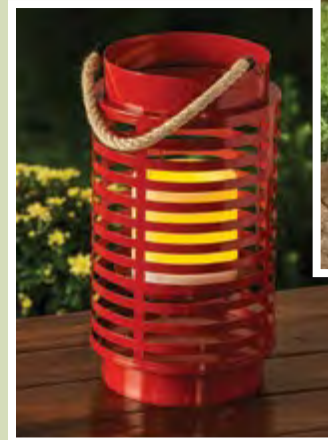

LED WIRE LANTERN
5-hour timer. Indoor/outdoor.
7.28" H. 801491
$19.99

LED SCHOOL HOUSE LANTERN
5-hour timer. 5.75" H.
801493 $14.99

BATTERY OPERATED
EASE

RED METAL LANTERN
Rope handle. Indoor/outdoor.
801566 $27.99