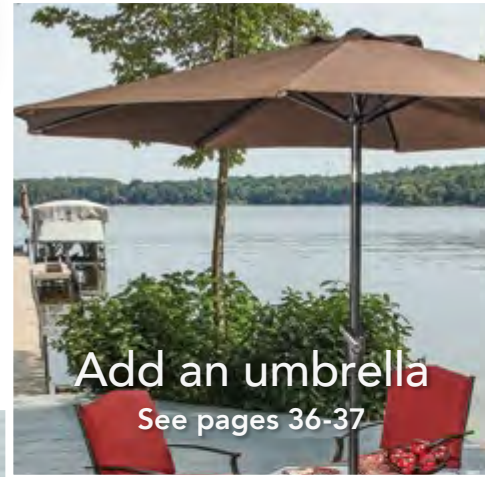

Unique curved sides add to the appeal of the design