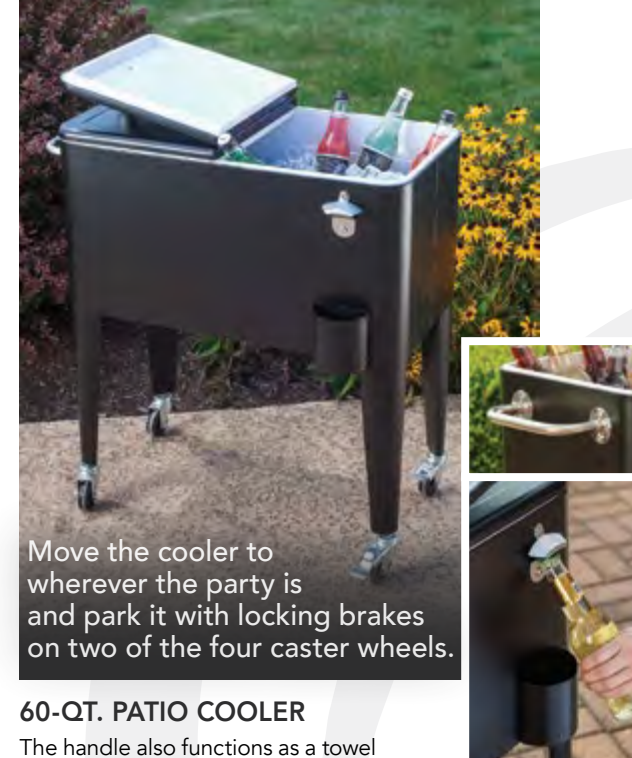

Move the cooler to wherever the party is and park it with locking brakes on two of the four caster wheels.

60-QT. PATIO COOLER

The handle also functions as a towel rack. Two flip tops allow for easier filling and access to the cooler. You won't need to hunt down a bottle opener or find a place to collect the caps with the convenient built in bottle opener and removable cap collector. 801854 68" L x 40" W x 29" H $119.99

ASPEN

FIRE TABLE

With a natural-looking finish and fabulous appeal, the Aspen fire table makes for a stunning and convenient centerpiece, constructed with a steel base and porcelain tile top. Located behind two rustic doors at the fire table's base is storage for the propane tank, which helps produce a 50,000 BTU output that spreads warmth and creates an atmosphere of enjoyment. Tank not included. 801547
38" L x 38" W x 23.5" H $599.99