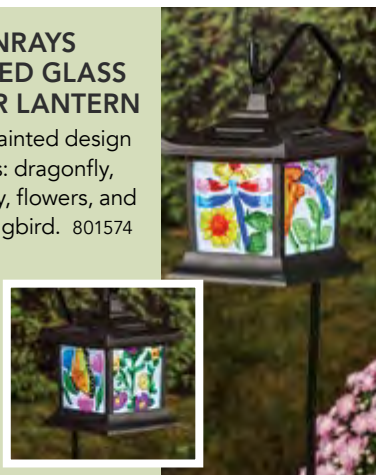

See pages 56-59 for more lighting selections